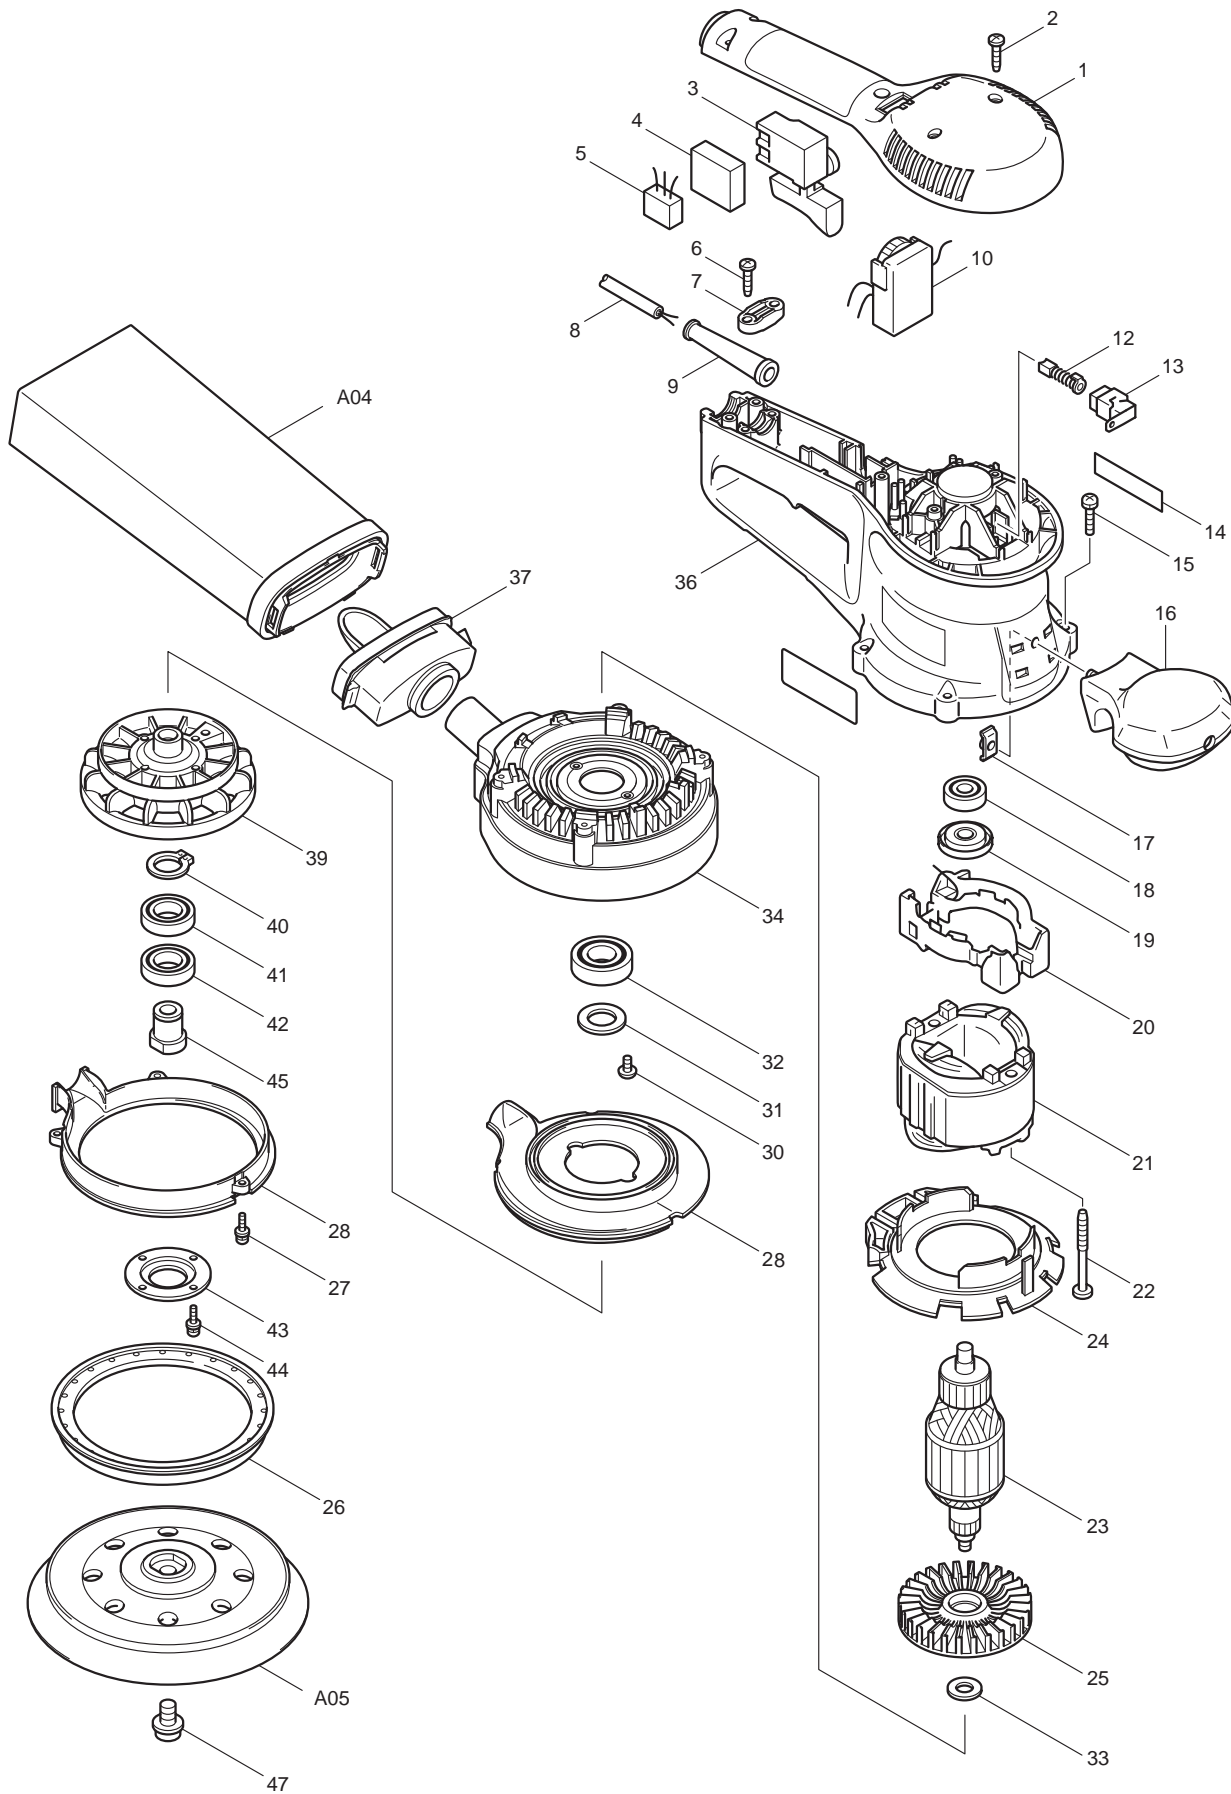

02 - 2010

BO6030

6" RANDOM ORBIT SANDER

Item No	Type	Ref	Part No	Description	Qty	Unit
1			417416-6	TOP COVER	1	PC.
2			265995-6	TAPPING SCREW 4X18	5	PC.
3			651286-5	SWITCH SGEL206C-5	1	PC.
6			265995-6	TAPPING SCREW 4X18	2	PC.
7			687063-9	CORD CLAMP	1	PC.
8			664064-4	CORD W/PLUG 2P-18-2.5M, SJ	1	PC.
9			682559-5	CORD GUARD 8	1	PC.
10			631423-7	CONTROLLER	1	PC.
12	1		191927-6	CARBON BRUSH CB-407 2PC/SET, W/O ORIGIN - N/L/A	1	SET
	2		195007-0	CARBON BRUSH CB-407 2PC/SET (W/ ORIGIN)	1	PC.
13			643923-5	BRUSH HOLDER	2	PC.
14			819063-3	MAKITA LABEL	1	PC.
15			911138-5	PAN HEAD SCREW M4X20	4	PC.
16			168324-1	FRONT GRIP	1	PC.
17			252042-2	SQUARE NUT M5	1	PC.
18			210005-4	BALL BEARING 608DDW	1	PC.
19			681644-1	INSULATION WASHER	1	PC.
20			638067-4	SUPPORT COMPLETE	1	PC.
21			634406-6	FIELD 115V	1	PC.
22			266046-8	TAPPING SCREW 5X50	2	PC.
23			516451-2	ARMATURE ASS'Y 115V	1	PC.
		INC.		Item No. 18,19,25		
24			417415-8	BAFFLE PLATE	1	PC.
25			240043-2	FAN 70	1	PC.
26			421763-9	RUBBER GUARD	1	PC.
27			911018-5	PAN HEAD SCREW M3X12	3	PC.
28			183323-2	SCROLL HOUSING SET	1	SET
30			251291-8	+ SCREW M4X8	2	PC.
31			253315-6	THIN WASHER 15	1	PC.
32	1		211227-9	BALL BEARING 6002DDW - N/L/A	1	PC.
	2		211236-8	BALL BEARING 6002DDW	1	PC.
33			253878-2	FLAT WASHER 10	1	PC.
34			317416-5	SKIRT	1	PC.
36			183322-4	MOTOR HOUSING SET	1	SET
		INC.		Item No. 14		
37			151518-5	DUST NOZZLE COMPLETE	1	PC.
39			241665-1	FAN 92	1	PC.
40			961055-9	RETAINING RING S-15	1	PC.
41	2		211234-2	BALLBEARING 6902LLB	1	PC.
42	2		211244-9	BALL BEARING 6902LLU	1	PC.
43			285702-1	BEARING RETAINER	1	PC.
44			911018-5	PAN HEAD SCREW M3X12	4	PC.
45			324144-5	SPINDLE	1	PC.
47			266270-3	HEX.SOCKET HEAD BOLT M8X14	1	PC.
100			654037-5	INSULATED TERMINAL RBV1.25-3	4	PC.
101			654069-2	RECEPTACLE	1	PC.
102			654509-0	CONNECTOR 2-SD	1	PC.
103			652008-6	P.H. SCREW M3.5X7	4	PC.